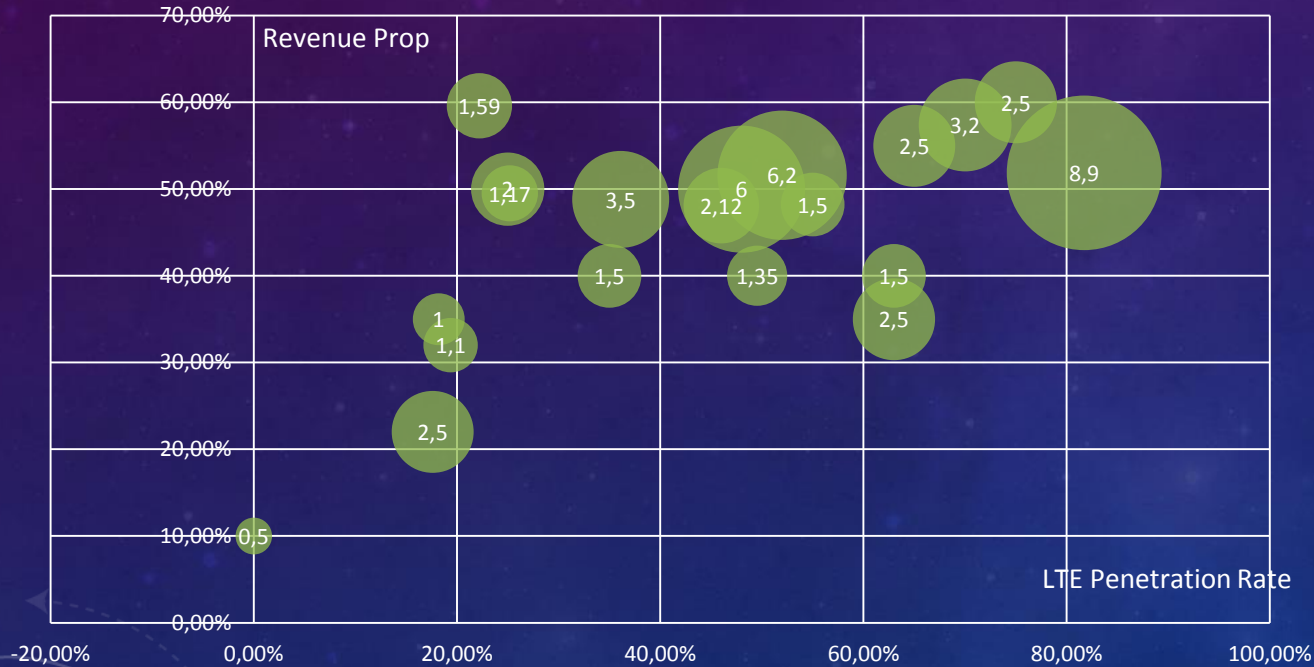

The background features a dark blue gradient with a subtle pattern of white stars. Overlaid on this are several technical diagrams in a lighter blue color. These include circular gauges with numerical scales (e.g., 140, 150, 160, 170, 180, 190, 200, 210, 220, 230, 240, 250, 260) and various circular arrows indicating rotation or flow. The overall aesthetic is futuristic and technical.

CAPACITY DEMAND BOOST 5G

HEMANSHENG@HUAWEI.COM

WHAT YOUTH DO?

DATA GROWTH ENCOUNTERS BOTTLENECK OF EXPERIENCE

Proportion of Data Revenue of Carriers in Latin America

Experience vs. Demand

- Soaring Data Traffic/Mon in China

- Deteriorating User Experience in Hot Spots