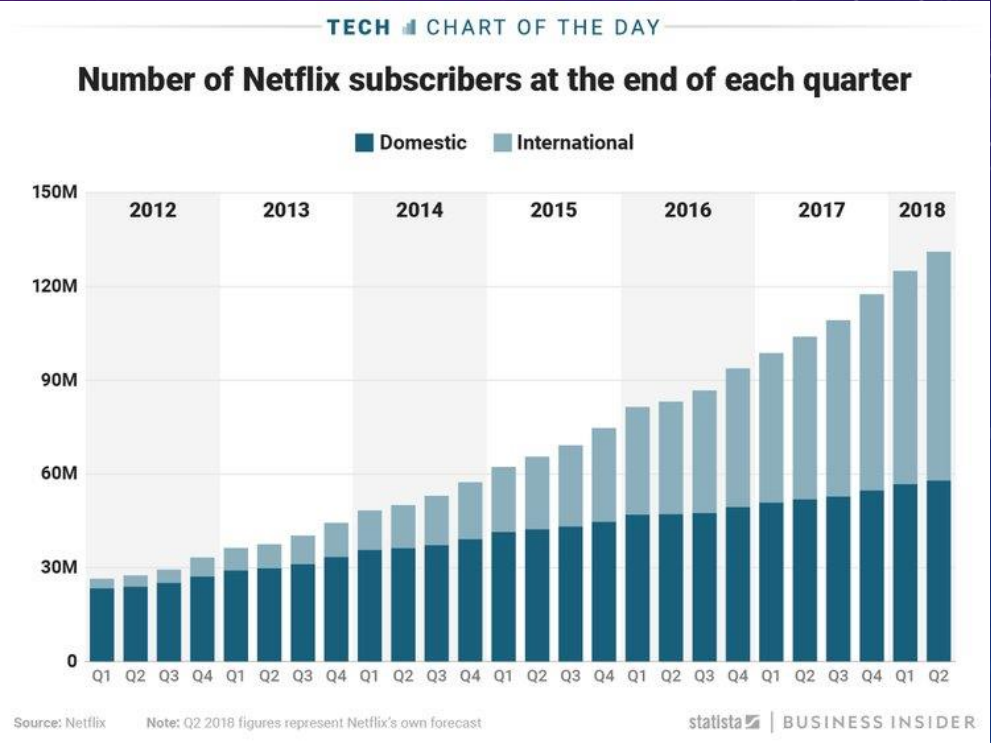

WHAT YOUTH DO?